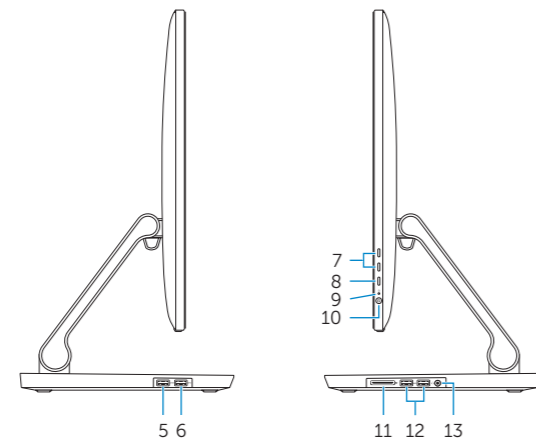

- 1. Right microphone
- 2. Intel RealSense 3D Camera – optional
- 3. Left microphone
- 4. Camera-status light
- 5. USB 3.0 port (supports fast charging)
- 6. USB 3.0 port
- 7. Brightness control buttons (2)
- 8. Input-source selection/screen-off
- 9. Hard-drive activity light
- 10. Power button
- 11. Media-card reader
- 12. USB 3.0 ports (2)
- 13. Headset port
- 14. Audio-out port
- 15. Network port
- 16. USB 2.0 ports (2)
- 17. HDMI-out port
- 18. HDMI-in port
- 19. Power-adaptor port
- 20. Service Tag label