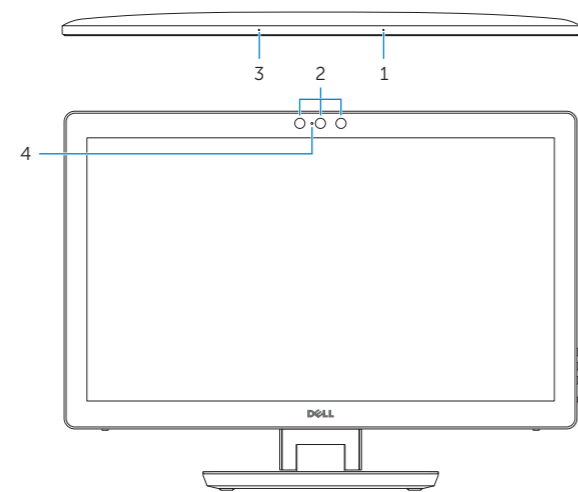

- 1. Right microphone
- 2. Intel RealSense 3D Camera – optional
- 3. Left microphone
- 4. Camera-status light
- 5. USB 3.0 port (supports fast charging)
- 6. USB 3.0 port
- 7. Brightness control buttons (2)
- 8. Input-source selection/screen-off
- 9. Hard-drive activity light
- 10. Power button
- 11. Media-card reader
- 12. USB 3.0 ports (2)
- 13. Headset port
- 14. Audio-out port
- 15. Network port
- 16. USB 2.0 ports (2)
- 17. HDMI-out port
- 18. HDMI-in port
- 19. Power-adaptor port
- 20. Service Tag label