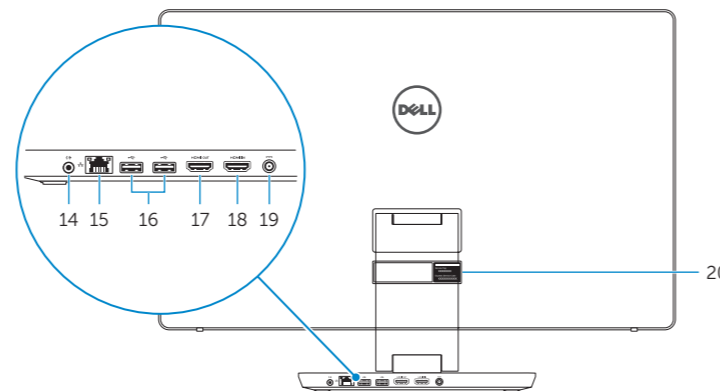

- 1. Right microphone
- 2. Intel RealSense 3D Camera – optional
- 3. Left microphone
- 4. Camera-status light
- 5. USB 3.0 port (supports fast charging)
- 6. USB 3.0 port
- 7. Brightness control buttons (2)
- 8. Input-source selection/screen-off
- 9. Hard-drive activity light
- 10. Power button
- 11. Media-card reader
- 12. USB 3.0 ports (2)
- 13. Headset port
- 14. Audio-out port
- 15. Network port
- 16. USB 2.0 ports (2)
- 17. HDMI-out port
- 18. HDMI-in port
- 19. Power-adaptor port
- 20. Service Tag label