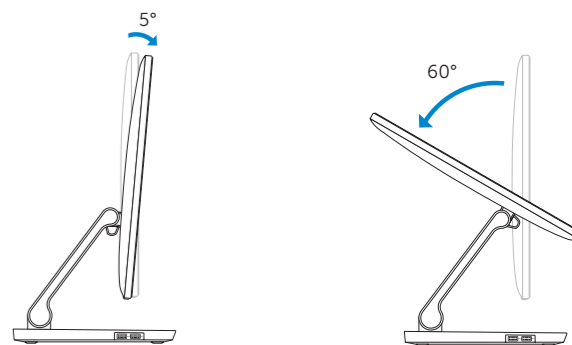

Tilt

Kantelen | Neigung | Inclinazione